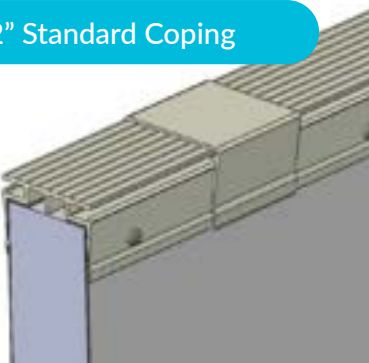

Liner

Select the perfect standard bead liner to create crystal blue, ocean water vibes, or opt for a liner that exudes the exoticness of a tropical lagoon.

Coping

- Above ground installation comes with a standard 2" PVC coping.
- Semi-inground installation allows for half 2" PVC above ground coping and half inground coping.
- Full inground installation includes any coping of your choice.

2" Standard Coping

Adapter CP2 clips for inground installations

Adapter paver clips for inground installations

DURABLE

Not only is the Optimum Pool Versatile, Customizable, Easy To Install, & Affordable,

it is constructed with high quality and sustainable components to make it one of the most durable options around. Super durable yet lightweight aircraft-grade aluminum alloy provides superior resistance while maintaining strength and beauty over the years. Its stainless steel construction is resistant to chemicals, outside moisture, rust, and corrosion, and it is further strengthened by its 2" thick foam-insulated wall panels.