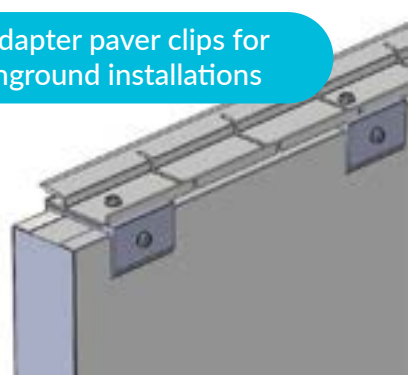

Liner

Select the perfect standard bead liner to create crystal blue, ocean water vibes, or opt for a liner that exudes the exoticness of a tropical lagoon.

Coping

- Above ground installation comes with a standard 2" PVC coping.
- Semi-inground installation allows for half 2" PVC above ground coping and half inground coping.
- Full inground installation includes any coping of your choice.

2" Standard Coping

Adapter CP2 clips for inground installations

Adapter paver clips for inground installations

DURABLE

Not only is the Optimum Pool Versatile, Customizable, Easy To Install, & Affordable,

it is constructed with high quality and sustainable components to make it one of the most durable options around. Super durable yet lightweight aircraft-grade aluminum alloy provides superior resistance while maintaining strength and beauty over the years. Its stainless steel construction is resistant to chemicals, outside moisture, rust, and corrosion, and it is further strengthened by its 2" thick foam-insulated wall panels.