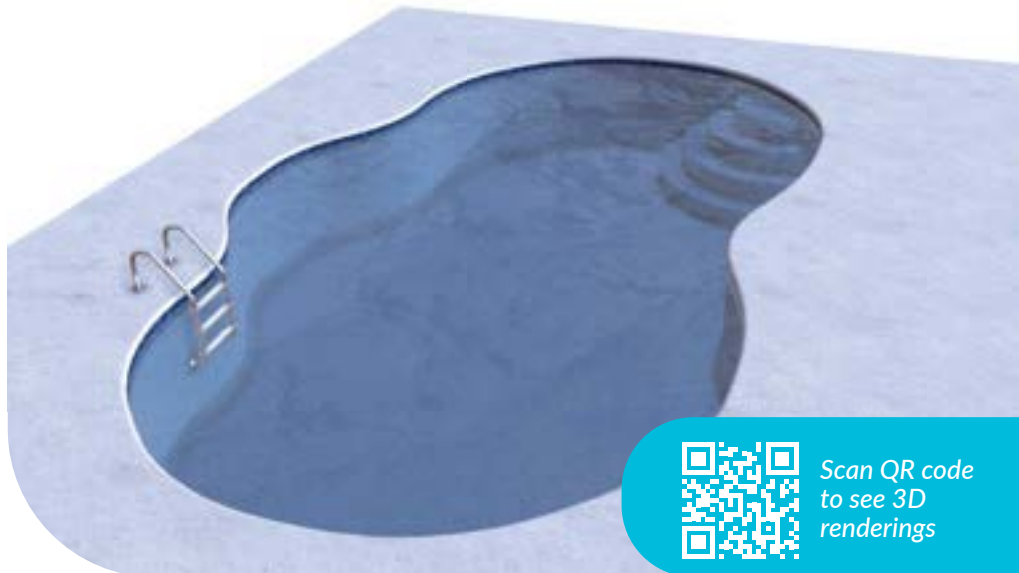

Choose your
SHAPE and SIZE.

2.

Select the best
INSTALLATION
for your yard.

3.

Pick your
**FINISHING OPTIONS &
ENHANCEMENTS.**

VERSATILE

Choose your **SHAPE & SIZE**

The Optimum is available in multiple shapes and sizes, further expanding its versatility. Do you like the classic look of a round pool? Or the elegance of an oval? Or do you prefer a mysterious asymmetrical freeform? Whatever your backyard ambiance goal, the Optimum has many options to help you achieve it.

The optimum pool comes in three different shapes

and a variety of sizes, all with the option of
stairs, pavers, decks, and more.

Round

12' | 14' | 16' | 18'

21' | 24' | 27' | 30'

Scan QR code
to see 3D
renderings

Oval

16'x24' | 16'x28' | 16'x32'

18'x26' | 18'x30' | 18'x34'

Scan QR code
to see 3D
renderings

Freeform

14'x23' | 15'x28'

17'x30' | 19'x32'

Scan QR code
to see 3D
renderings